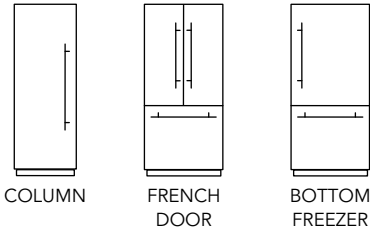

Stainless Steel Panel

Custom Panel

3. Choose your handle design: Masterpiece®, Professional, or custom handles. See page 120 for details.

Masterpiece®

Professional

FEATURES

FREEDOM[®] REFRIGERATION

★ **Thermador[®] Connected Experience**