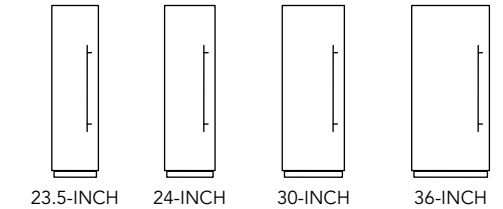

FRESH FOOD COLUMNS

FREEDOM® REFRIGERATION

Featuring first of its kind innovation, Thermador Freedom Fresh Food Columns are customizable both inside and out.