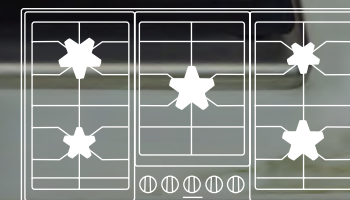

GAS COOKTOP

Patented Pedestal Star® Burner
36-INCH - SGSXP365TS