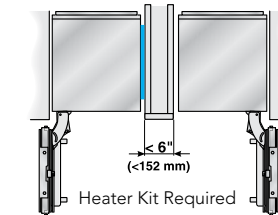

HEATRKIT20 – 13W @ 120V

Freedom® Frame Kit

For any custom column installation in 24-inch deep cutouts. With two metal side trims whose placement between the interior cutout wall and the appliance helps overcome the challenge of unfinished cabinet returns.