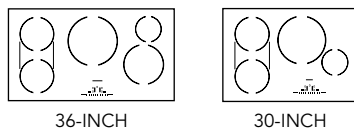

30-Inch – CIT304YM

Heritage Induction

- Heritage Induction with 4 Zones
- Black Glass
- Frameless Design

30-Inch – CIT304YB

ELECTRIC

COOKTOPS

With a dual-zone heat bridge, redesigned control panels, updated finishes and a variety of layouts to choose from, Thermador Electric Cooktops allow you to truly personalize the way you cook.