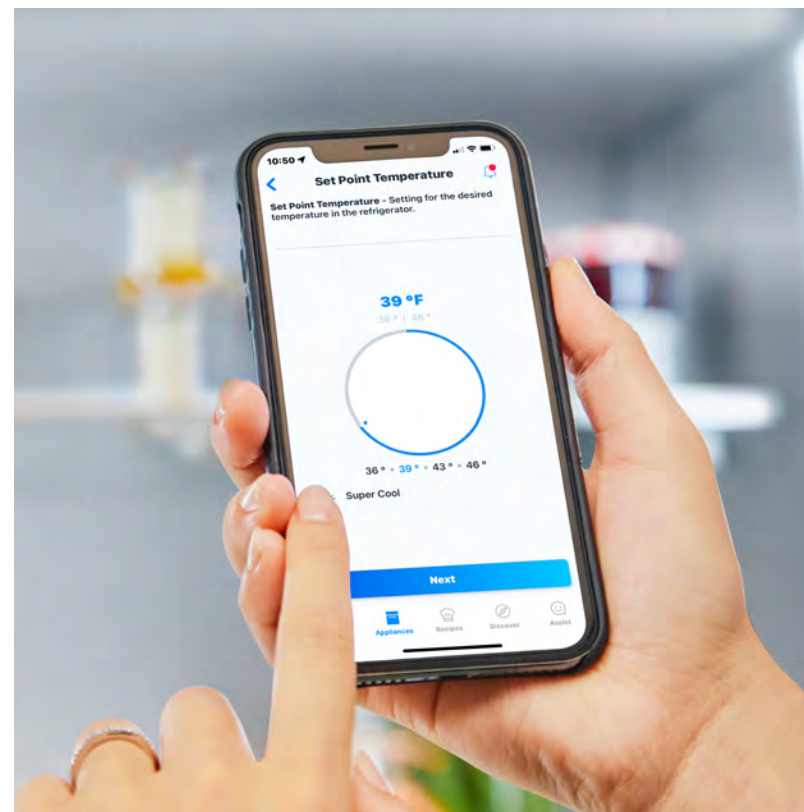

FEATURES

FREEDOM® REFRIGERATION

★ **Thermador® Connected Experience**

Select models feature *The Thermador Connected Experience* by Home Connect®, with intuitive temperature adjustment options, water filter and open door notifications.

Stainless Steel Interior

Experience a new, bolder look with premium grade stainless steel interior.

Theater Lighting

Theater-style, diffused lighting, ensures visibility while limiting hot spots.

Open Door Assist

With the flexibility to either push or pull to open, Thermador Auto Door Opening technology adds a luxurious touch.

TFT Display

A touch-screen TFT display panel controls settings, including individual temperature control, lighting and Open Door Assist.

Soft-Close Drawers

Revel in a gentle, quiet glide when you open or close interior drawers.

All-Leg Leveling

All-leg leveling allows for quicker and faster installation.

*All models except T24IR905SP

★ **Thermador® Exclusive**