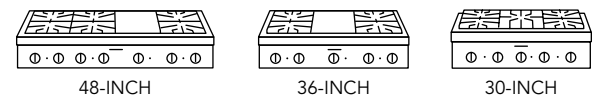

FEATURES

PROFESSIONAL RANGETOPS

★ LED Bullnose Down Lighting

Thoughtfully designed rangetop offers LED lighting to illuminate the control panel.

★ QuickClean Base®

The raised, patented Pedestal Star® Burner and porcelain maintop have been crafted for perfect integration and easy cleanup. A teardrop emboss allows for easier cleanup.

★ ExtraLow®

Our ExtraLow feature provides a wide range of temperature control. It cycles the patented Pedestal Star® Burner on and off to maintain a very low temperature. Perfect for simmering delicate sauces or keeping food warm without scorching or stirring.

★ Our Exclusive, Patented Pedestal Star® Burner

By creating a perimeter 56% longer than a round burner, the unique star shape allows for more flame ports. The result is a burner that delivers superior flame spread and a reduced cold spot for faster and more even heating.

★ A Touch of Bold

Adorn your rangetop with a personal touch. Our cast metallic knobs in signature Thermador Blue are sure to bring an artistic allure to any culinary space.*

Fast Time to Boil**

Our patented Pedestal Star® Burner provides 18,000 BTU of output on select burners with a superior heat distribution that boils water in a fraction of the time compared to a conventional range or cooktop.

Star-K Certified

Thermador Professional® Rangetops are Star-K certified making it possible to use them on the Sabbath or the holidays.

*Sold separately; see accessories section, page 110
**Available on select burners

★ Thermador® Exclusive