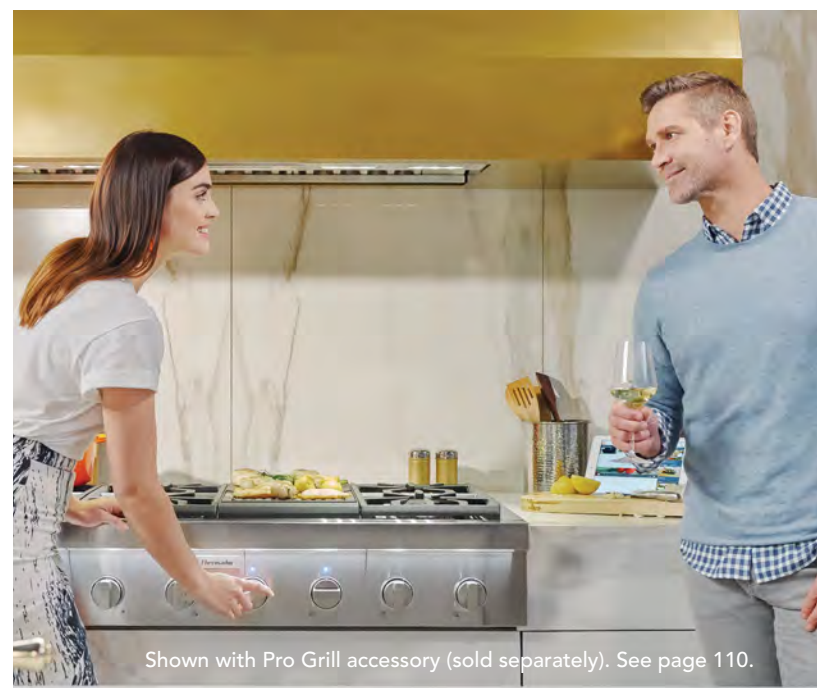

Shown with Pro Grill accessory (sold separately). See page 110.

FEATURES

PROFESSIONAL RANGETOPS

★ LED Bullnose Down Lighting

Thoughtfully designed rangetop offers LED lighting to illuminate the control panel.

★ QuickClean Base®

The raised, patented Pedestal Star® Burner and porcelain maintop have been crafted for perfect integration and easy cleanup. A teardrop emboss allows for easier cleanup.

★ ExtraLow®

Our ExtraLow feature provides a wide range of temperature control. It cycles the patented Pedestal Star® Burner on and off to maintain a very low temperature. Perfect for simmering delicate sauces or keeping food warm without scorching or stirring.

★ Our Exclusive, Patented Pedestal Star® Burner

By creating a perimeter 56% longer than a round burner, the unique star shape allows for more flame ports. The result is a burner that delivers superior flame spread and a reduced cold spot for faster and more even heating.

★ A Touch of Bold

Adorn your rangetop with a personal touch. Our cast metallic knobs in signature Thermador Blue are sure to bring an artistic allure to any culinary space.*

Fast Time to Boil**

Our patented Pedestal Star® Burner provides 18,000 BTU of output on select burners with a superior heat distribution that boils water in a fraction of the time compared to a conventional range or cooktop.

Star-K Certified

Thermador Professional® Rangetops are Star-K certified making it possible to use them on the Sabbath or the holidays.

*Sold separately; see accessories section, page 110
**Available on select burners

★ Thermador® Exclusive