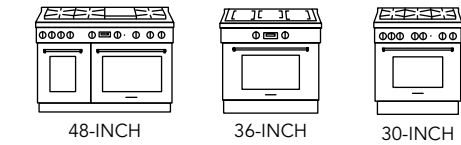

††Grill accessory sold separately

**Available on all models with the exception of 30" gas and dual-fuel Pro Harmony models

★ Thermador® Exclusive

PRO HARMONY®

24-INCH DEPTH PROFESSIONAL RANGES

Counter-depth Thermador Pro Harmony® Ranges have milled stainless steel knobs, bullnose front, and a color TFT display on select models*.