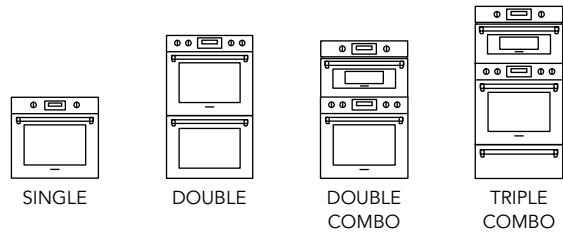

Heavy-duty, removable rotisserie, cooks up to 12-pound roasts and poultry evenly on all sides.

Built-in Ovens

FOR MASTERPIECE® & PROFESSIONAL COLLECTIONS

Updated with vibrant color displays, stunning metallic gray glass, and luxurious stainless steel, the redesigned Thermador Collections are available in two bold styles: Masterpiece with contemporary handles for a sleek, modern look, and Professional with bold handles and rotating knobs.

— THERMADOR | BUILT-IN OVENS —

— THERMADOR | BUILT-IN OVENS —

LEFT SIDE OPENING DOOR BUILT-IN OVEN

Professional
30-INCH – POD301LW

RIGHT SIDE OPENING DOOR BUILT-IN OVEN

Professional
30-INCH – POD301RW

FEATURES

BUILT-IN OVENS SELECT FEATURES

★ Maxbroil®

The Thermador exclusive 4,800 Watt, 12-pass broil element enables you to broil even large dishes more evenly.

★ Heavy-Duty Rotisserie

Heavy-duty, removable rotisserie, cooks up to 12-pound roasts and poultry evenly on all sides. Following your meal, simply place the rotisserie in the dishwasher.