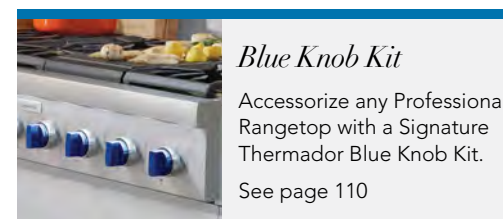

Blue Knob Kit

Accessorize any Professional Rangetop with a Signature Thermador Blue Knob Kit. See page 110

★ Thermador® Exclusive

See page 110 for accessories

*Except model PCG305W