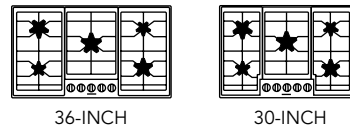

36-INCH

30-INCH

★ Patented Pedestal Star® Burner and QuickClean Base®

So unique, it belongs on a pedestal, our patented Pedestal Star® Burner is paired with a QuickClean Base® for easy cleanup.

★ ExtraLow® Select