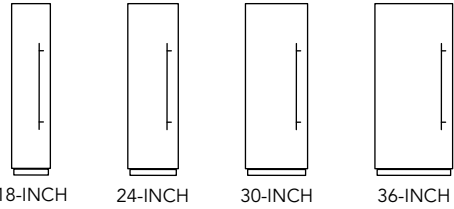

- 6 Large Produce Bins
 - 1 Half Gallon Bin
- Large Produce Bin – LPRODBIN10
Produce Bin Railing – 30PRODRAIL

- 4 Half Gallon Bins
- Half Gallon Bin – 30HFGALBIN

FREEZER COLUMNS

FREEDOM® REFRIGERATION

Thermador Freezers feature theater lighting for improved visibility, Soft-Close drawers and unique Diamond Ice.